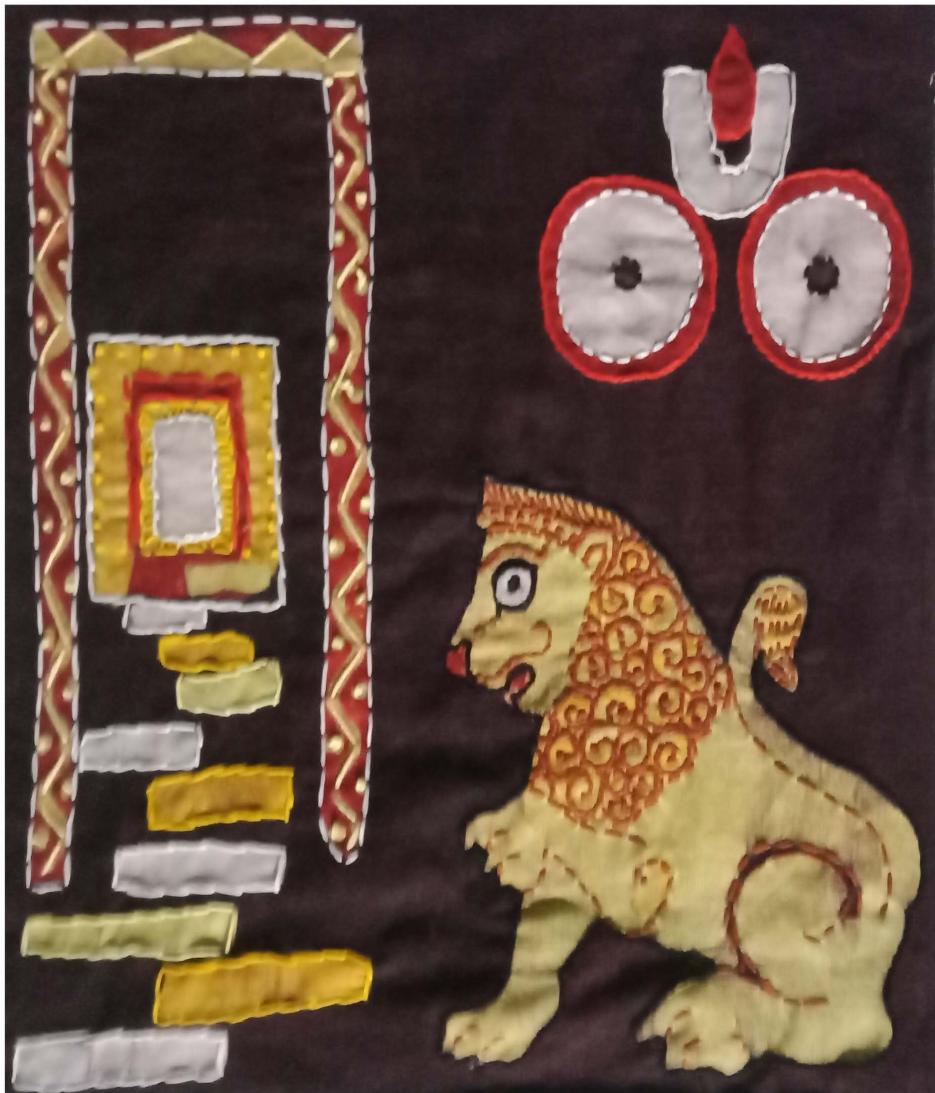

Title :- Tulip

Size :- 10 inches

Technique :- Embroidery

Title :- Island

Size :- 10 Inches

Technique :- Embroidery

Title :- The Lion Gate

Size :- 30cm \* 30cm

Technique :- Mixmedia

Title :- Alone

Size :- 10 Inches

Technique :- Embroidery

Title :- The Chariot

Size :- 30cm \* 30cm

Technique :- Mixmedia

Titile :- Rice Land

Size :- 8 inches

Technique :- Embroidery

Tittle :- fossils

Medium :- Batik

Size:- 6ft\*2ft

title :- Banana Flower  
Medium :- Fiber Art  
Size :- 30 inches

Size 6\*6inches  
Fsih bone stich

Size :-  
6\*4inches  
Satin stich

Base color:- 

Name :- fish tank

Technique :- Tapestry

Size :- 30\*24 Inches

Name :- fish tank 2

Technique :- Tapestry

Size :- 30\*24 Inches